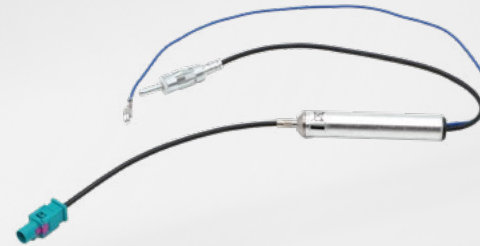

Adapters & Splitter

Fakra / DIN Adapter CA-AFA450

- › **Order No. 2910000075300**
- › Input: Fakra,
  Output: DIN male
- › Impedance 75 Ω

Antenna Adapter FAKRA-DIN with power CA-AFA450

- › **Order No. 2910000075400**
- › Cable length 2.80 m
- › Cable impedance 75 Ω