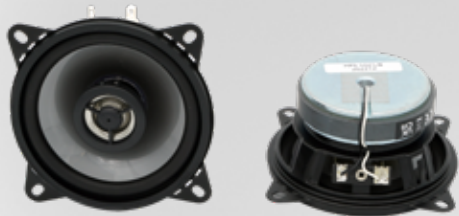

Speakers and Speaker Grills

Speaker 2 ways HPS1021/B

- › **Order No. 2910000256700**
- › 110 Watt Peak Load, 4 Ω
- › Frequency response 120 - 20.000
- › Cone material injected PP, Basket material metal
- › Without grille
- › Diameter 100 mm
- › Packaging unit 30